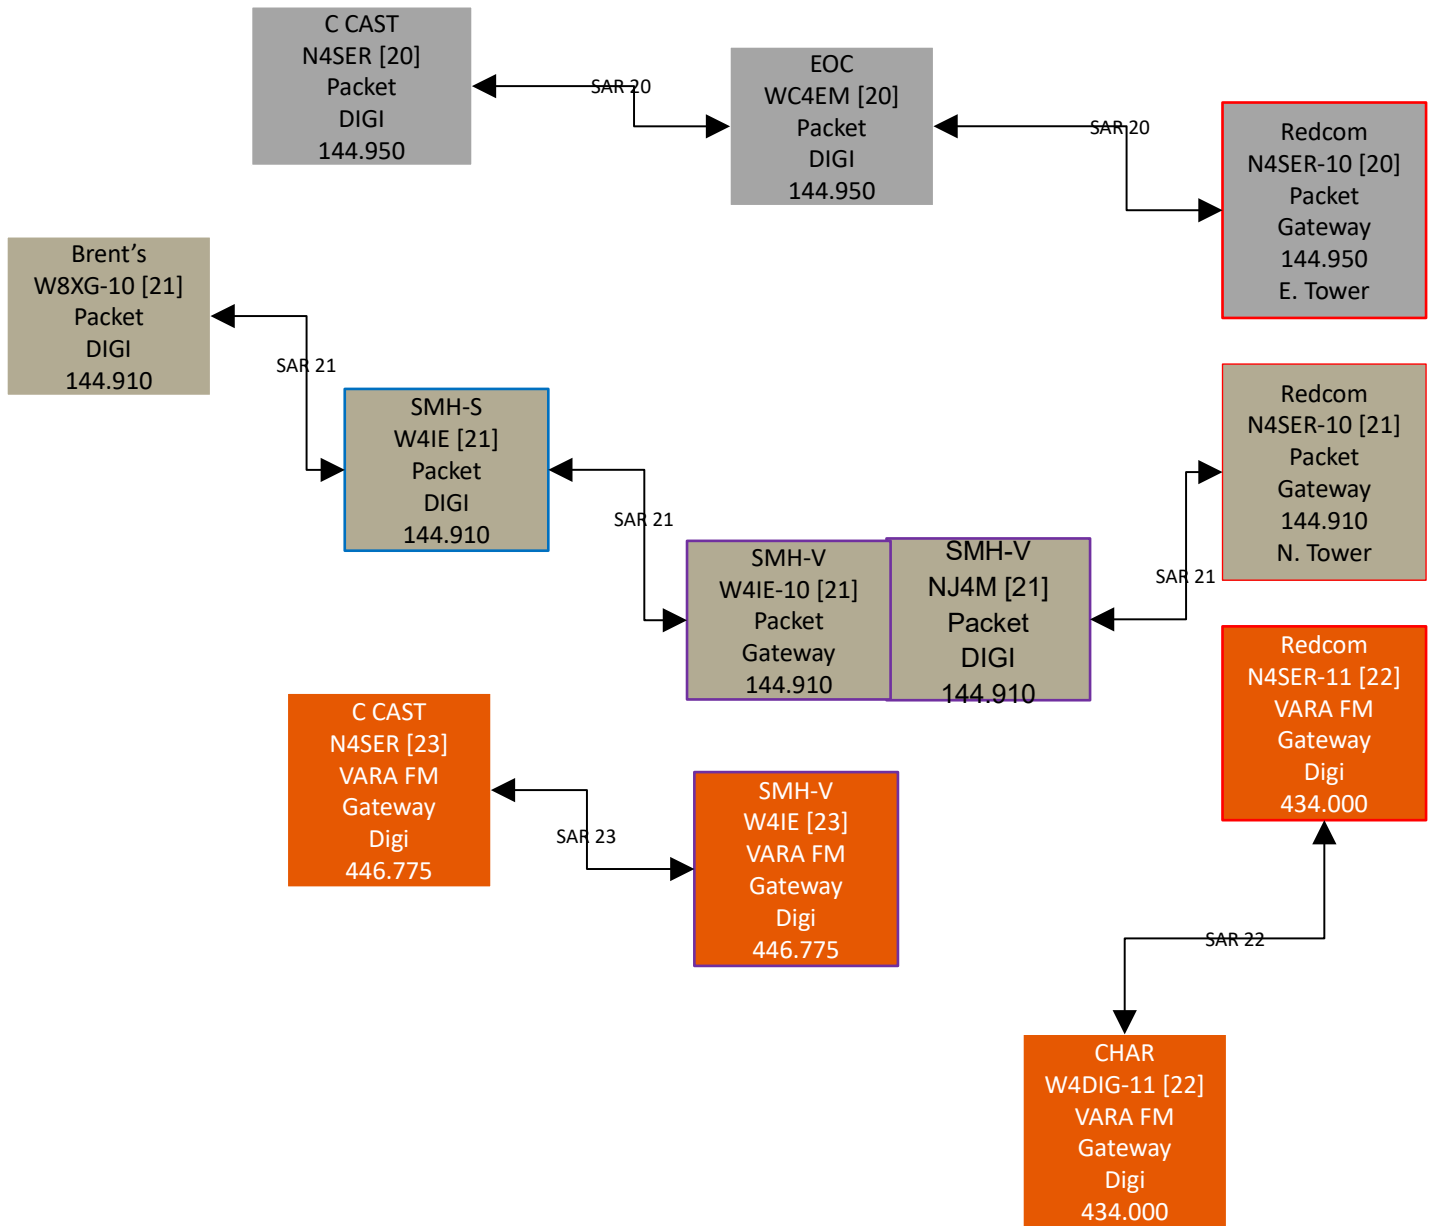

39 Shannon Rd

N4SER [5]
FM
147.390 -
100

N4SER [9]
FM
443.700 +
100

EOC

WC4EM [20]
Packet
DIGI
144.950

Redcom

N4SER-10 [21]
Packet
Gateway
144.910
N. Tower

N4SER-10 [20]
Packet
Gateway
144.950
E. Tower

N4SER-11 [22]
VARA FM
Gateway
Digi
434.000

Brent's

W8XG-10 [21]
Packet
DIGI
144.910

Power Squad

N4SER
HF Gateway
Pactor, VARA,
ARDOP

SMH-Sarasota

W4IE [14]
FM
444.925 +
100

W4IE [13]
FM
146.910 -
100

W4IE [21]
Packet
DIGI
144.910

SMH-Venice

W4IE [15]
FM
444.575 +
100

W4IE-10 [21]
Packet
Gateway
144.910

W4IE [23]
VARA FM
Gateway
Digi
446.775

NJ4M [21]
Packet
DIGI
144.910

Laurel

N4SER [2]
FM
145.130 -
100

W2DEN [11]
FM
442.400 +
100
Controller

N4SER
DMR
444.700

Charlotte

W4DIG-11 [22]
VARA FM
Gateway
Digi
434.000

145.130
-100

AllStar
Link

Sarasota Emergency Radio Club Digital Assets

Sarasota Emergency Radio Club MESH Locations 3/1/22