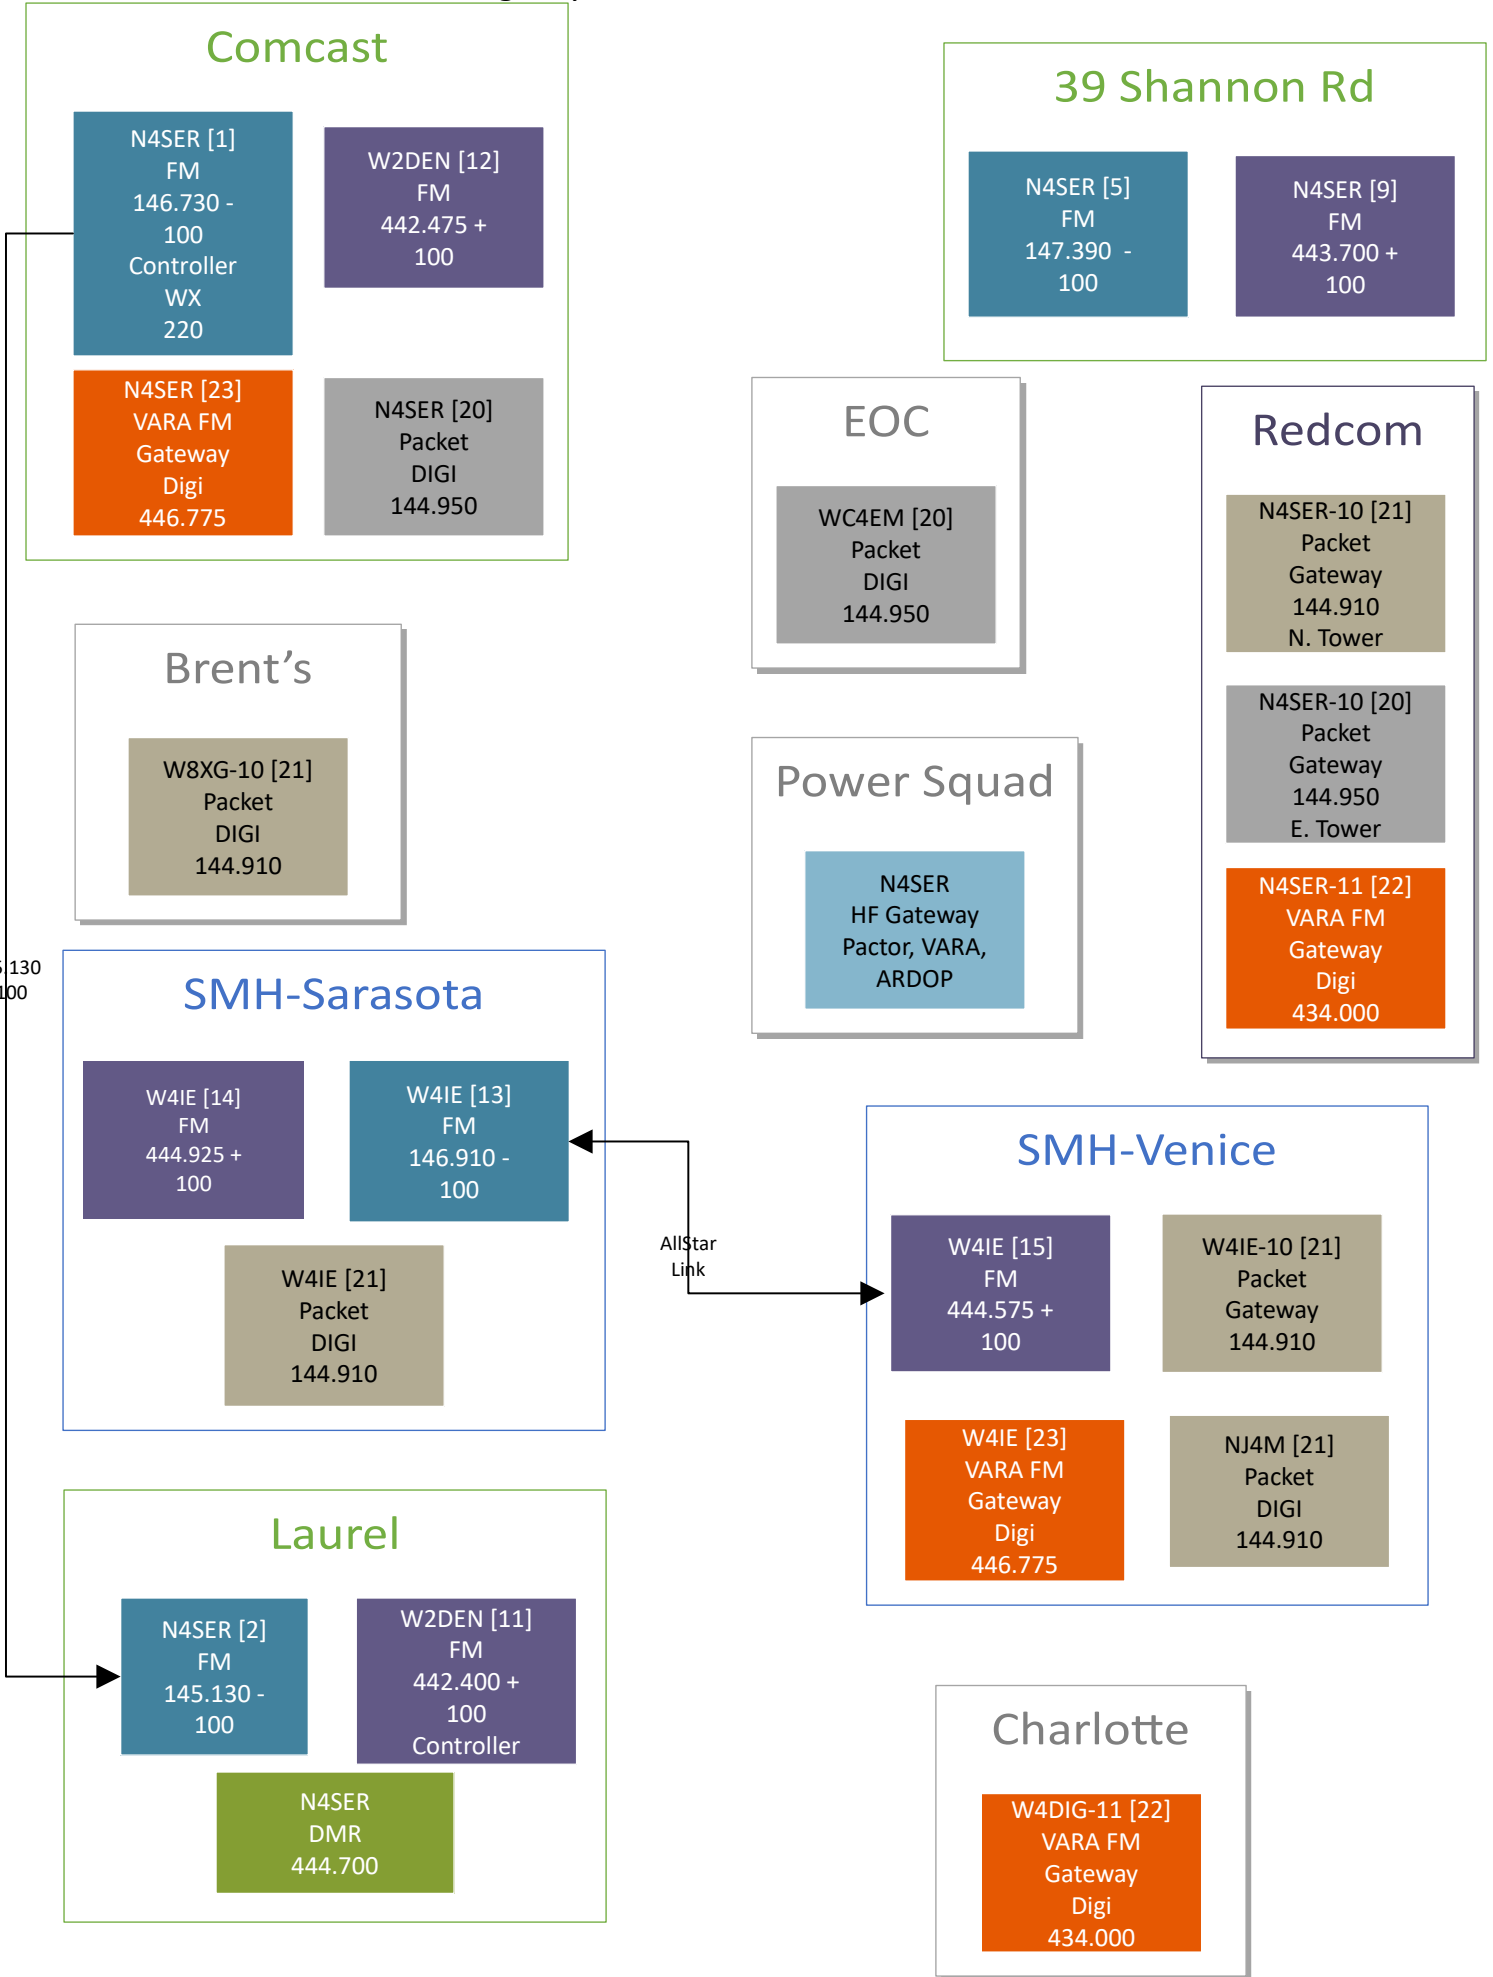

Sarasota Emergency Radio Club VHF / UHF Locations 9/24/22

Comcast

N4SER [1]
FM
146.730 -
100
Controller
WX
220

W2DEN [12]
FM
442.475 +
100

N4SER [23]
VARA FM
Gateway
Digi
446.775

N4SER [20]
Packet
DIGI
144.950

39 Shannon Rd

N4SER [5]
FM
147.390 -
100

N4SER [9]
FM
443.700 +
100

EOC

WC4EM [20]
Packet
DIGI
144.950

Redcom

N4SER-10 [21]
Packet
Gateway
144.910
N. Tower

N4SER-10 [20]
Packet
Gateway
144.950
E. Tower

W4IE [21]
Packet
DIGI
144.910

SMH-Venice

W4IE [15]
FM
444.575 +
100

W4IE-10 [21]
Packet
Gateway
144.910

W4IE [23]
VARA FM
Gateway
Digi
446.775

NJ4M [21]
Packet
DIGI
144.910

Laurel

N4SER [2]
FM
145.130 -
100

W2DEN [11]
FM
442.400 +
100
Controller

N4SER
DMR
444.700

Charlotte

W4DIG-11 [22]
VARA FM
Gateway
Digi
434.000

145.130
-100

AllStar
Link

Sarasota Emergency Radio Club Digital Assets

Sarasota Emergency Radio Club MESH Locations 3/1/22